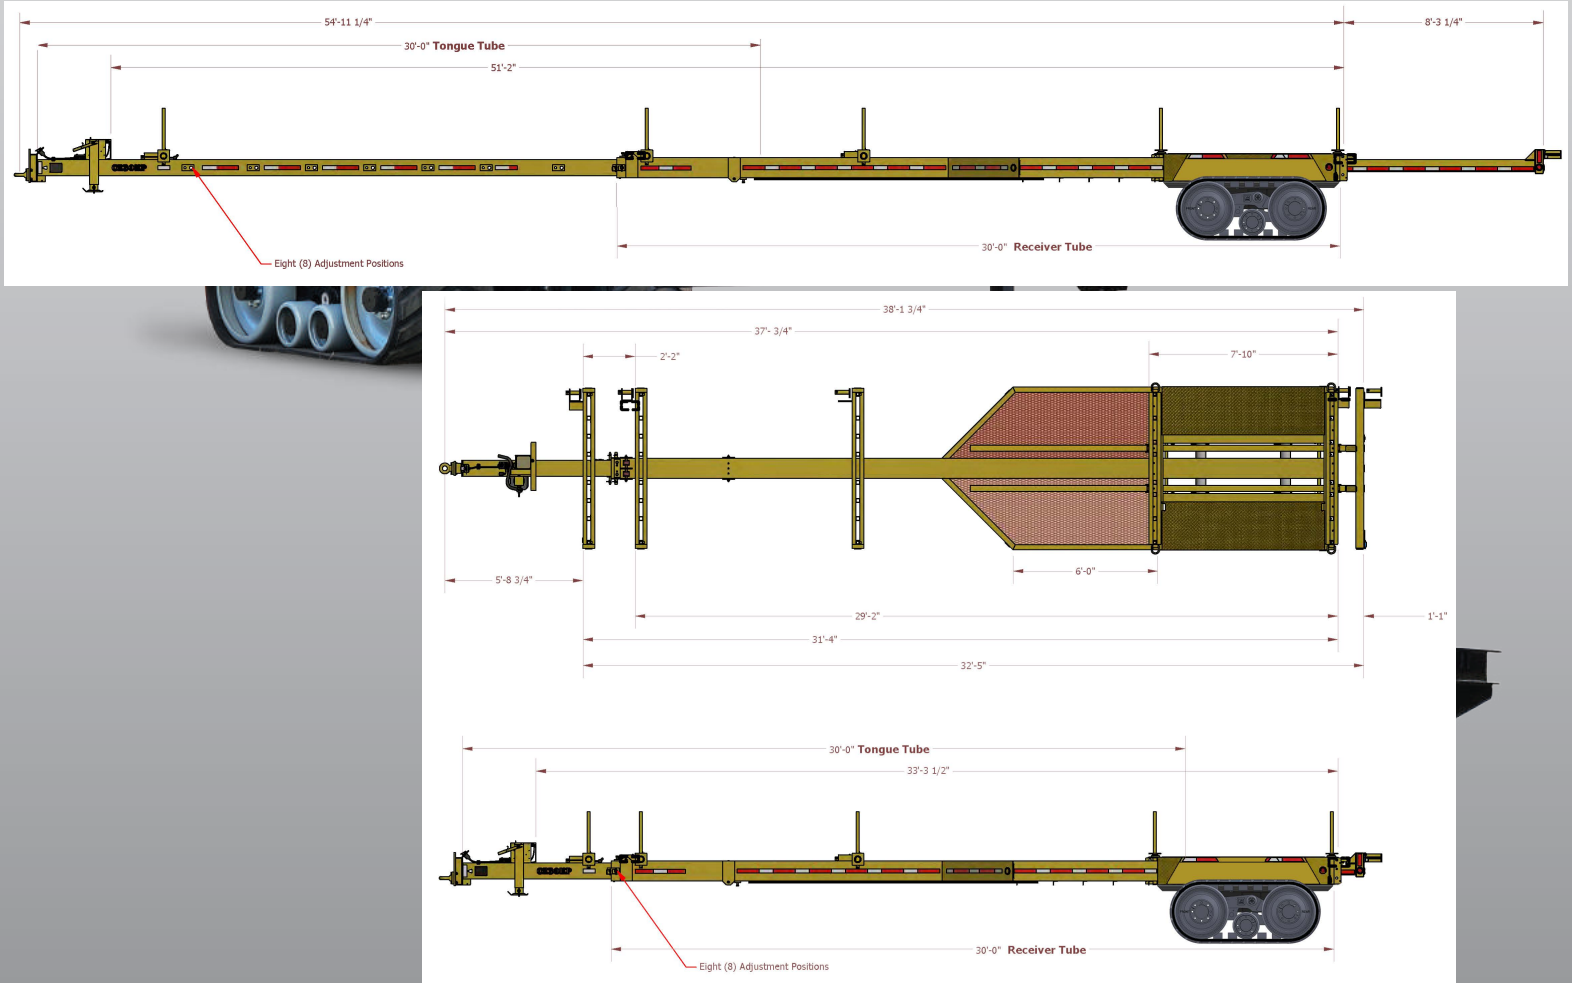

Trak Pole Trailer

- ✓ Extendable Pole Trailer
- ✓ Approximate Payload 28,500 lbs
- ✓ 38'-2" length - Extendable to 56'
- ✓ 95" overall width max x 42" deck height
- ✓ Camso 30k or 35k Capacity Tracks
- ✓ Suspension Track width up to 25"
- ✓ 12,000 lbs Jack/Landing Gear
- ✓ 14" Wide Flange Rear Deck Main Beams
- ✓ 8" and 10" Telescopic Tubes with Rollers
- ✓ Bolsters and Raised Stanchion Rails
- ✓ Winches, nylon straps with chains and hooks
- ✓ Forward storage area
- ✓ Optional rear extension - 8'
- ✓ Adjustable Pintle Draw Eye

FEATURED PRODUCTS

LIQUID RING

ROLL OFF HOIST

WATER TRUCK

VISIT OUR WEBSITE AT LEDWELL.COM TO VIEW OUR FULL LINE OF EQUIPMENT

www.vactruckrental.com
888.955.2087

Not just well made, **LEDWELL MADE.**

[f](#) [t](#) [in](#) [v](#) [@](#)